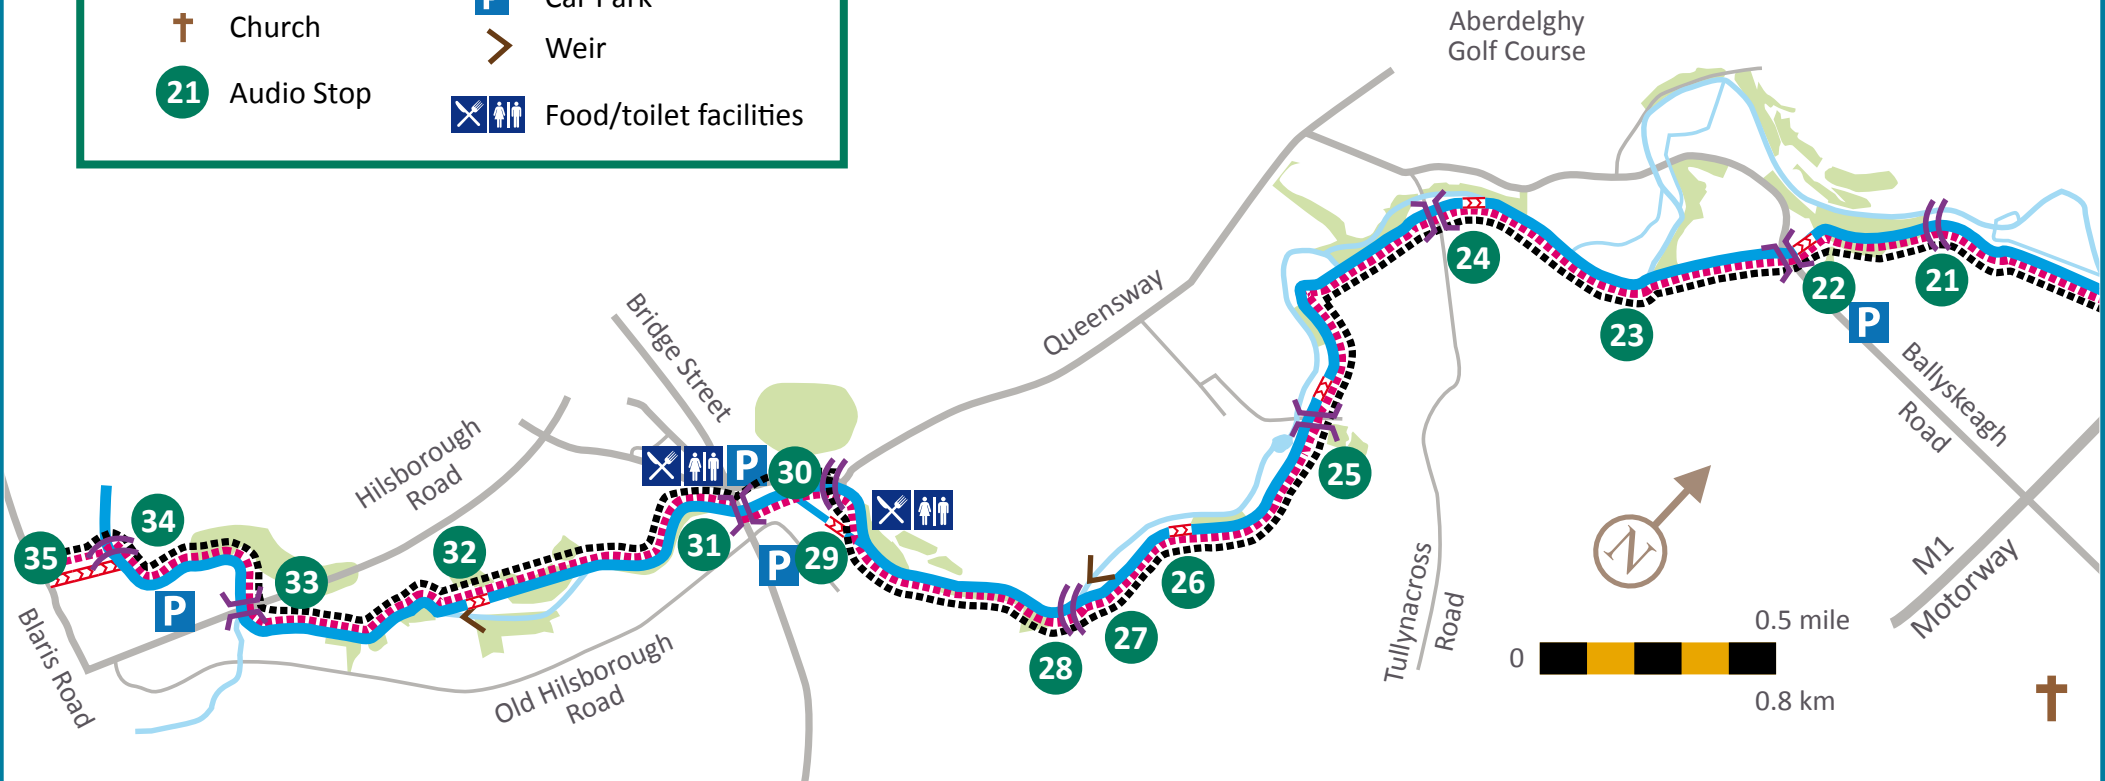

Key to Map

 Lagan Canal	 Lock
 Towath	 Bridge
 Audio Trail	 Footbridge
 Rivers	 Car Park
 Church	 Weir
 Audio Stop	 Food/toilet facilities

Lagan Navigation audio trail

www.laganvalley.co.uk/audiotrails

- 35. Lagan Valley Regional Park western end
- 34. Union Locks
- 33. Moore's Bridge
- 32. Lock 13 Becky Hogg's
- 31. Lisburn Quay
- 30. Castle Gardens
- 29. Lock 12 Island Centre
- 28. Water conflicts
- 27. Waterfowl
- 26. Lock 11
- 25. Hilden Mill
- 24. Lock 9 Lambeg
- 23. Three bollards
- 22. Lock 8
- 21. Rambler's Bridge

Lagan Navigation audio trail

www.laganvalley.co.uk/audiotrails

Key to Map

Lagan Canal	Lock
Towpath	Bridge
Audio Trail	Footbridge
Rivers	Car Park
Church	Weir
Audio Stop	Food/toilet facilities

- 20. Lock 7 – McQuston's Lock
- 19. Sir Thomas and Lady Dixon Park
- 18. Drumbeg Parish Church
- 17. Lock 6 Drumbeg
- 16. Drum House
- 15. Lock 5
- 14. Lock 4
- 13. Gilchrist Bridge
- 12. Minnowburn
- 11. Shaw's Bridge

- 10. Rath
- 09. Clement Wilson Park
- 08. Lock 3
- 07. Red bridge
- 06. WWII landing site
- 05. Brown Bridge
- 04. Lock 2
- 03. Lagan Meadows
- 02. Lockview
- 01. Lock 1